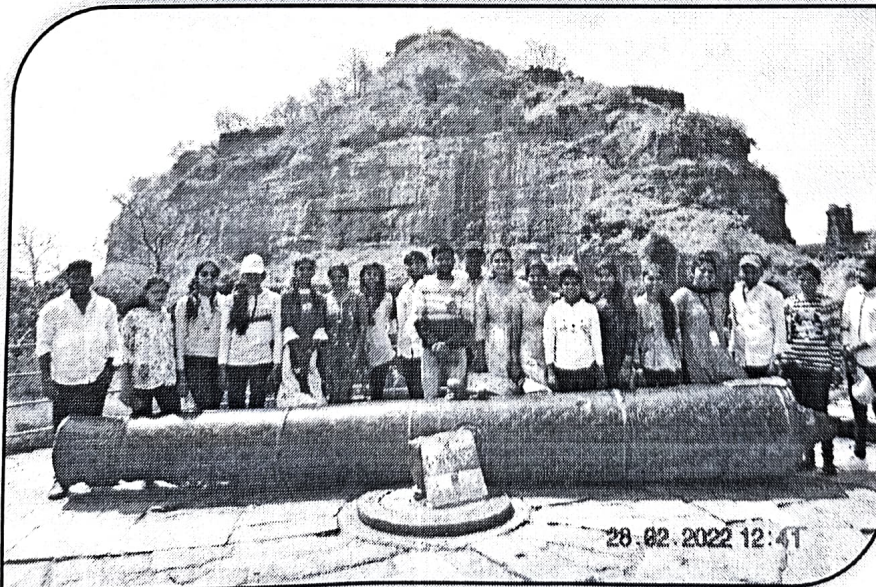

या शैक्षणिक सहलीत दौलताबाद किल्यावर सहभागी विद्यार्थी मेंढा तोफेची पाहणी करताना.