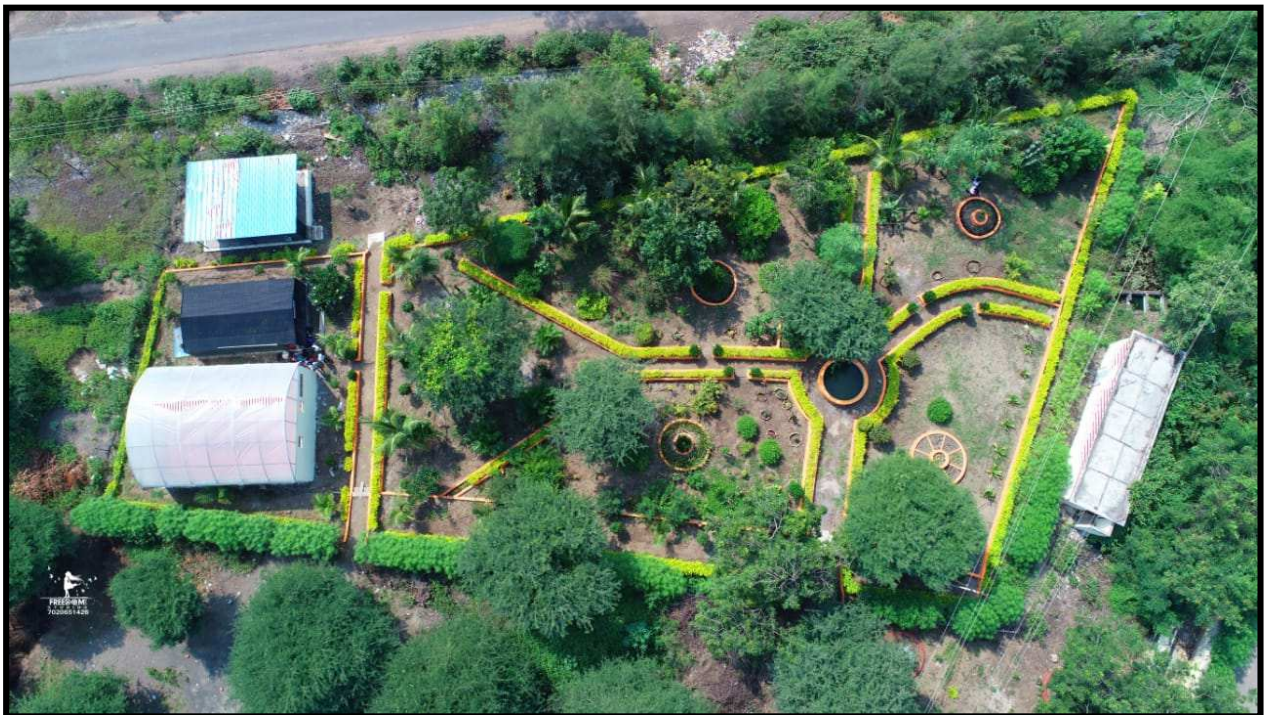

# Infrastructure and Physical Facilities

College Building

Botanic Garden

Chemistry Laboratory

Zoology Laboratory

Physics Laboratory

Botany Laboratory

Electronics Laboratory

Outdoor Reading Facility for Students

Vermicompost Project

Shade Net

Computer Laboratory

Language Laboratory

Classroom A-203

Classroom A-204

Latitude: 18.966391  
Longitude: 74.292781  
Elevation: 618.5±12 m  
Accuracy: 216.3 m  
Azimuth: 40° (NE)  
Pitch: 3.4°  
Time: Wednesday 16-03-2022, 02:07 PM  
Time zone: India Standard Time  
Note: Class A 205