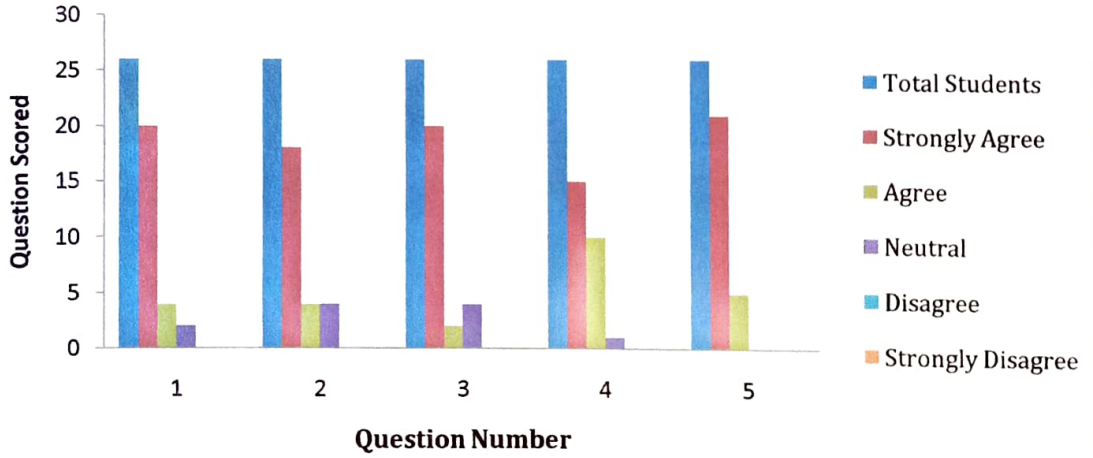

Ahmednagar Jilha Maratha Vidya Prasarak Samaj's
Shri Mulikadevi Mahavidyalaya, Nighoj
Tal: Parner, Dist. Ahmednagar

Feedback Analysis For Student
Analysis Report:2020-21

Sr. No.	Particular	Total Students	Strongly Agree	Agree	Neutral	Disagree	Strongly Disagree
1	Curriculum Updated Enough	26	20	4	2	0	0
2	Content Interesting	26	18	4	4	0	0
3	Your Expectation	26	20	2	4	0	0
4	Developing Personality	26	15	10	1	0	0
5	Curriculum Applicable Daily Life	26	21	5	0	0	0
6	Solution Of Local Problems	26	19	4	3	0	0
7	Current Syllabus	26	20	2	4	0	0
			133	31	18	0	0

Fig.1 Graphical Question Wise Analysis for feedback by Student About College, Total Student -26

PRINCIPAL
Shri. Mulikadevi Mahavidyalaya, Nighoj
Tal. Parner, Dist. Ahmednagar-414306