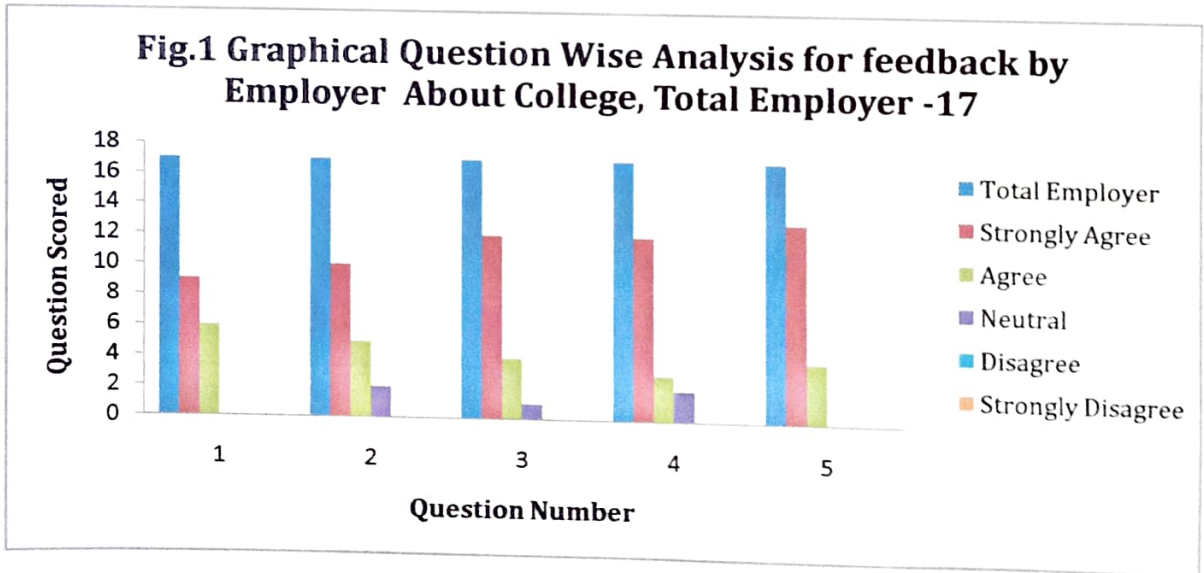

Ahmednagar Jilha Maratha Vidya Prasarak Samaj's
Shri Mulikadevi Mahavidyalaya, Nighoj
 Tal: Parner, Dist. Ahmednagar

Feedback Analysis For Employer
 Analysis Report:2020-21

Sr. No.	Particular	Total Employer	Strongly Agree	Agree	Neutral	Disagree	Strongly Disagree
1	Curriculum relevant for employability	17	9	6	0	0	0
2	Syllabus effective in developing skill oriented human resources	17	10	5	2	0	0
3	Curriculum effective in developing innovative thinking	17	12	4	1	0	0
4	Current syllabus is need based	17	12	3	2	0	0
5	Effectiveness of curriculum for development of entrepreneurship	17	13	4	0	0	0
			56	22	5	0	0