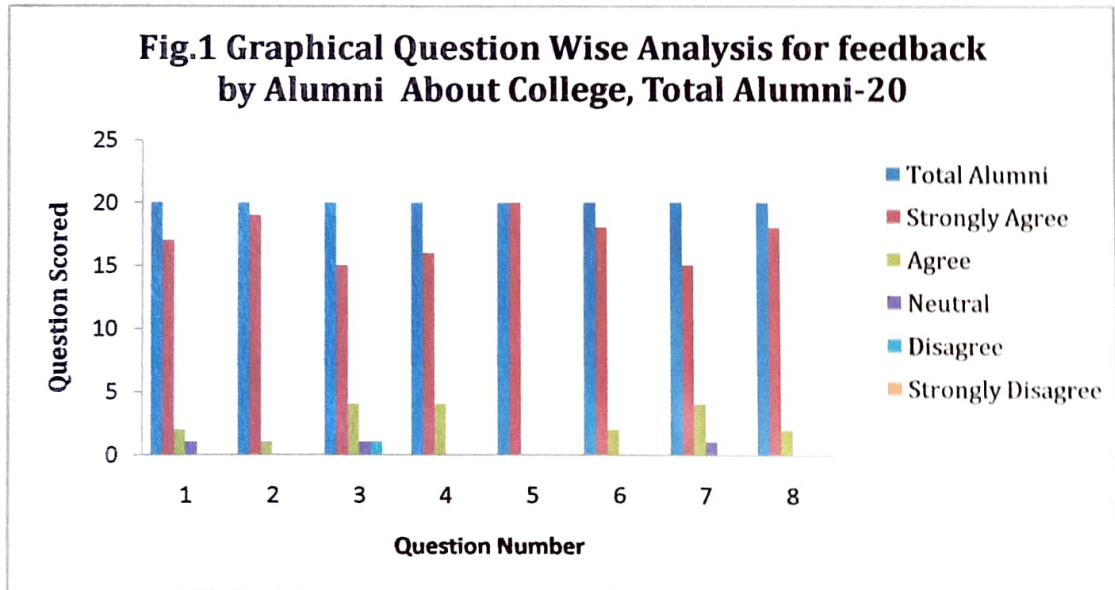

Ahmednagar Jilha Maratha Vidya Prasarak Samaj's
Shri Mulikadevi Mahavidyalaya, Nighoj

Tal: Parner, Dist. Ahmednagar

Feedback Analysis For Alumni

Analysis Report:2020-21

Sr. No.	Particular	Total Alumni	Strongly Agree	Agree	Neutral	Disagree	Strongly Disagree
1	Need of syllabus updation	20	17	2	1	0	0
2	Course content is interesting	20	19	1	0	0	0
3	Course curriculum intellectually stimulate you	20	15	4	1	1	0
4	Course curriculum fulfilling your expectations	20	16	4	0	0	0
5	Programme help in developing your personality	20	20	0	0	0	0
6	Courses meet contemporary requirements	20	18	2	0	0	0
7	Reading material regarding curriculum is easily available	20	15	4	1	0	0
8	Syllabus enhances employability	20	18	2	0	0	0
			138	19	3	0	0

Fig.1 Graphical Question Wise Analysis for feedback by Alumni About College, Total Alumni-20

[Signature]
PRINCIPAL
Shri. Mulikadevi Mahavidyalaya, Nighoj
Tal. Parner, Dist. Ahmednagar-414306